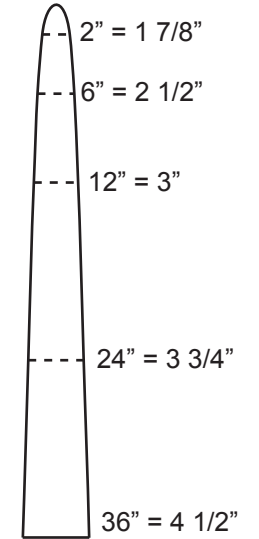

Wolverine & Coyote
 Length of Board = 96"
 Board Thickness = 3/4"

Timber Wolf
 Length of Board = 96 in.
 Board Thickness = 3/4"

Fisher / Grey Fox
 Length of Board = 48 in.
 Board Thickness = 7/16"

Female Mink
 Length of Board = 36 in.
 Board Thickness = 1/4"

Male Mink / Marten
 Length of Board = 36 in.
 Board Thickness = 1/4"

Weasel
 Length of Board = 25 in.
 Board Thickness = 5/16"

Squirrel
 Length of Board = 19 in.
 Board Thickness = 5/16"

Muskrat
 Length of Board = 24 in.
 Board Thickness = 7/16"