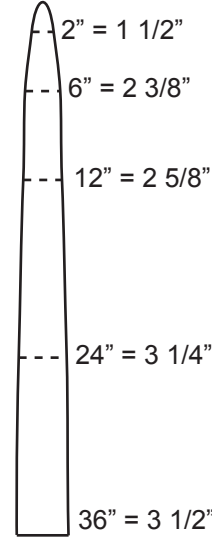

Wolverine & Coyote
 Length of Board = 96"
 Board Thickness = 3/4"

Timber Wolf
 Length of Board = 96 in.
 Board Thickness = 3/4"

Fisher / Grey Fox
 Length of Board = 48 in.
 Board Thickness = 7/16"

Female Mink
 Length of Board = 36 in.
 Board Thickness = 1/4"

Male Mink / Marten
 Length of Board = 36 in.
 Board Thickness = 1/4"

Weasel
 Length of Board = 25 in.
 Board Thickness = 5/16"

Squirrel
 Length of Board = 19 in.
 Board Thickness = 5/16"

Muskrat
 Length of Board = 24 in.
 Board Thickness = 7/16"