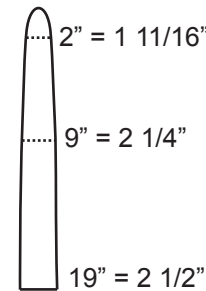

Wolverine & Coyote
 Length of Board = 96"
 Board Thickness = 3/4"

Timber Wolf
 Length of Board = 96 in.
 Board Thickness = 3/4"

Fisher / Grey Fox
 Length of Board = 48 in.
 Board Thickness = 7/16"

Female Mink
 Length of Board = 36 in.
 Board Thickness = 1/4"

Male Mink / Marten
 Length of Board = 36 in.
 Board Thickness = 1/4"

Weasel
 Length of Board = 25 in.
 Board Thickness = 5/16"

Squirrel
 Length of Board = 19 in.
 Board Thickness = 5/16"

Muskrat
 Length of Board = 24 in.
 Board Thickness = 7/16"