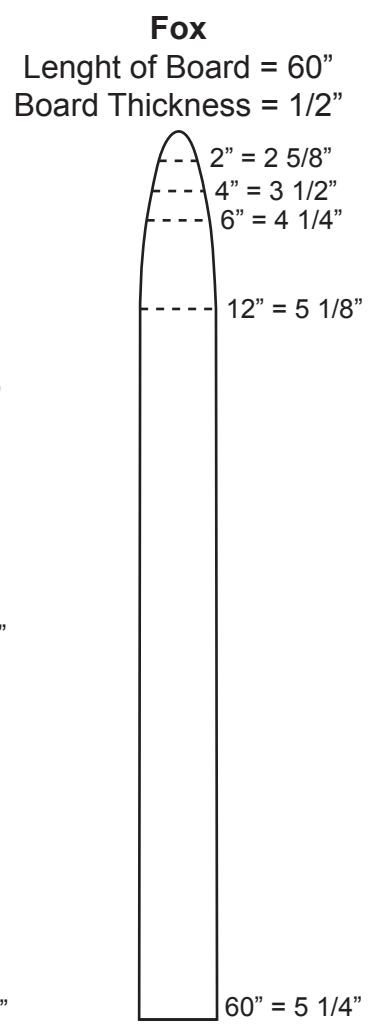

Wolverine & Coyote
 Length of Board = 96"
 Board Thickness = 3/4"

Timber Wolf
 Length of Board = 96 in.
 Board Thickness = 3/4"

Fisher / Grey Fox
 Length of Board = 48 in.
 Board Thickness = 7/16"

Female Mink
 Length of Board = 36 in.
 Board Thickness = 1/4"

Male Mink / Marten
 Length of Board = 36 in.
 Board Thickness = 1/4"

Weasel
 Length of Board = 25 in.
 Board Thickness = 5/16"

Squirrel
 Length of Board = 19 in.
 Board Thickness = 5/16"

Muskrat
 Length of Board = 24 in.
 Board Thickness = 7/16"