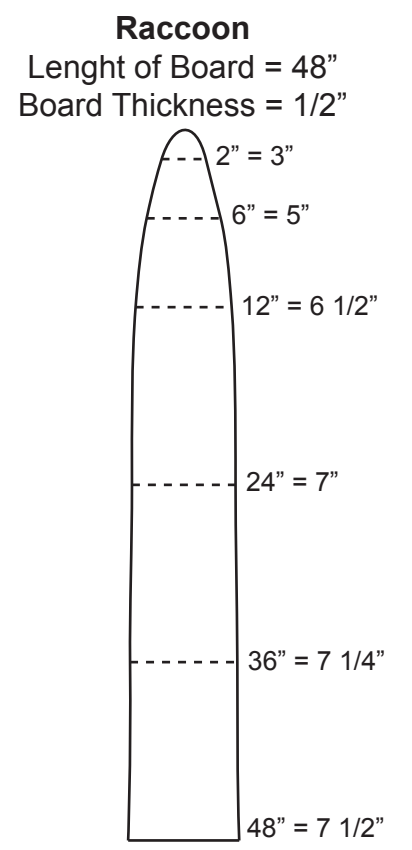

Wolverine & Coyote
 Length of Board = 96"
 Board Thickness = 3/4"

Timber Wolf
 Length of Board = 96 in.
 Board Thickness = 3/4"

Fisher / Grey Fox
 Length of Board = 48 in.
 Board Thickness = 7/16"

Female Mink
 Length of Board = 36 in.
 Board Thickness = 1/4"

Male Mink / Marten
 Length of Board = 36 in.
 Board Thickness = 1/4"

Weasel
 Length of Board = 25 in.
 Board Thickness = 5/16"

Squirrel
 Length of Board = 19 in.
 Board Thickness = 5/16"

Muskrat
 Length of Board = 24 in.
 Board Thickness = 7/16"