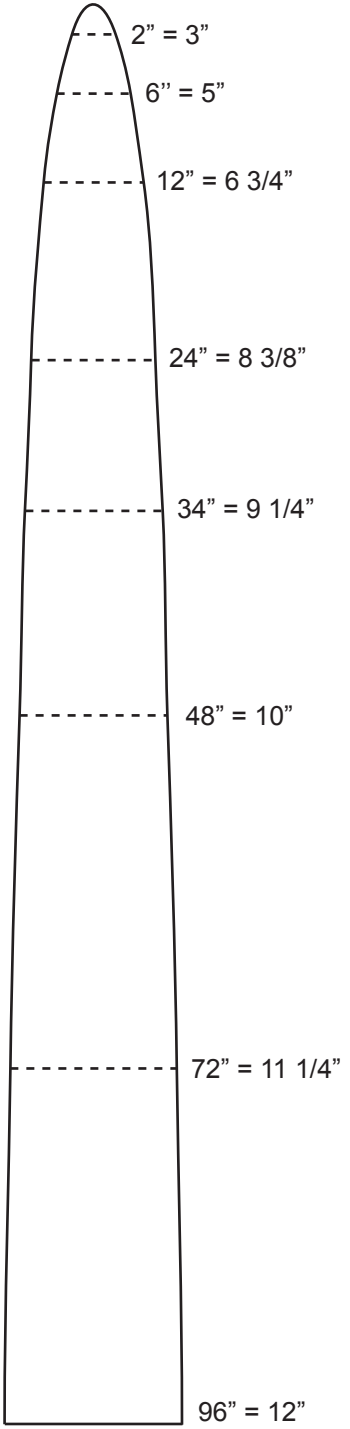

Wolverine & Coyote
 Length of Board = 96"
 Board Thickness = 3/4"

Timber Wolf
 Length of Board = 96 in.
 Board Thickness = 3/4"

Fisher / Grey Fox
 Length of Board = 48 in.
 Board Thickness = 7/16"

Female Mink
 Length of Board = 36 in.
 Board Thickness = 1/4"

Male Mink / Marten
 Length of Board = 36 in.
 Board Thickness = 1/4"

Weasel
 Length of Board = 25 in.
 Board Thickness = 5/16"

Squirrel
 Length of Board = 19 in.
 Board Thickness = 5/16"

Muskrat
 Length of Board = 24 in.
 Board Thickness = 7/16"