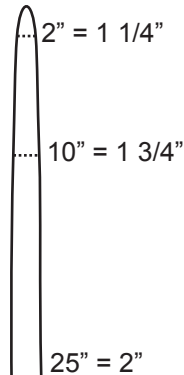

Wolverine & Coyote
 Length of Board = 96"
 Board Thickness = 3/4"

Timber Wolf
 Length of Board = 96 in.
 Board Thickness = 3/4"

Fisher / Grey Fox
 Length of Board = 48 in.
 Board Thickness = 7/16"

Female Mink
 Length of Board = 36 in.
 Board Thickness = 1/4"

Male Mink / Marten
 Length of Board = 36 in.
 Board Thickness = 1/4"

Weasel
 Length of Board = 25 in.
 Board Thickness = 5/16"

Squirrel
 Length of Board = 19 in.
 Board Thickness = 5/16"

Muskrat
 Length of Board = 24 in.
 Board Thickness = 7/16"