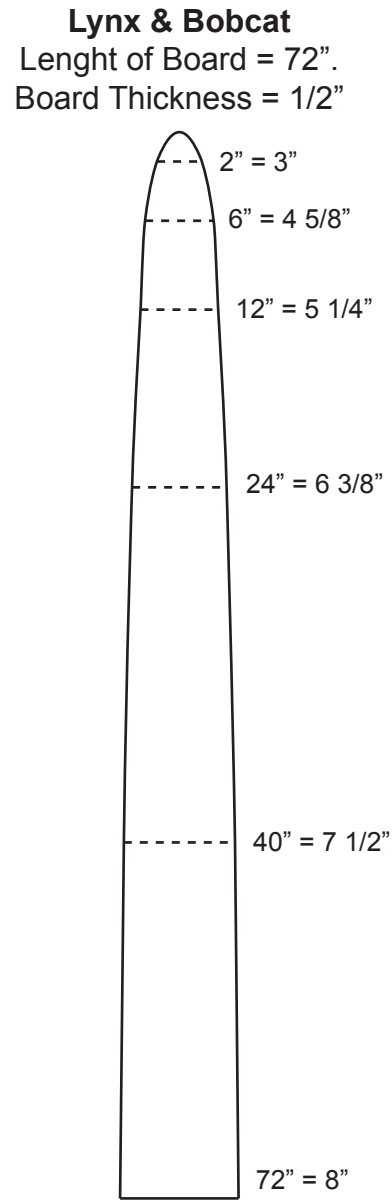

Wolverine & Coyote
 Length of Board = 96"
 Board Thickness = 3/4"

Timber Wolf
 Length of Board = 96 in.
 Board Thickness = 3/4"

Fisher / Grey Fox
 Length of Board = 48 in.
 Board Thickness = 7/16"

Female Mink
 Length of Board = 36 in.
 Board Thickness = 1/4"

Male Mink / Marten
 Length of Board = 36 in.
 Board Thickness = 1/4"

Weasel
 Length of Board = 25 in.
 Board Thickness = 5/16"

Squirrel
 Length of Board = 19 in.
 Board Thickness = 5/16"

Muskrat
 Length of Board = 24 in.
 Board Thickness = 7/16"