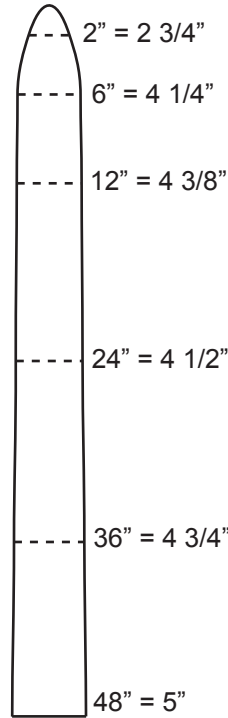

Wolverine & Coyote
 Length of Board = 96"
 Board Thickness = 3/4"

Timber Wolf
 Length of Board = 96 in.
 Board Thickness = 3/4"

Fisher / Grey Fox
 Length of Board = 48 in.
 Board Thickness = 7/16"

Female Mink
 Length of Board = 36 in.
 Board Thickness = 1/4"

Male Mink / Marten
 Length of Board = 36 in.
 Board Thickness = 1/4"

Weasel
 Length of Board = 25 in.
 Board Thickness = 5/16"

Squirrel
 Length of Board = 19 in.
 Board Thickness = 5/16"

Muskrat
 Length of Board = 24 in.
 Board Thickness = 7/16"