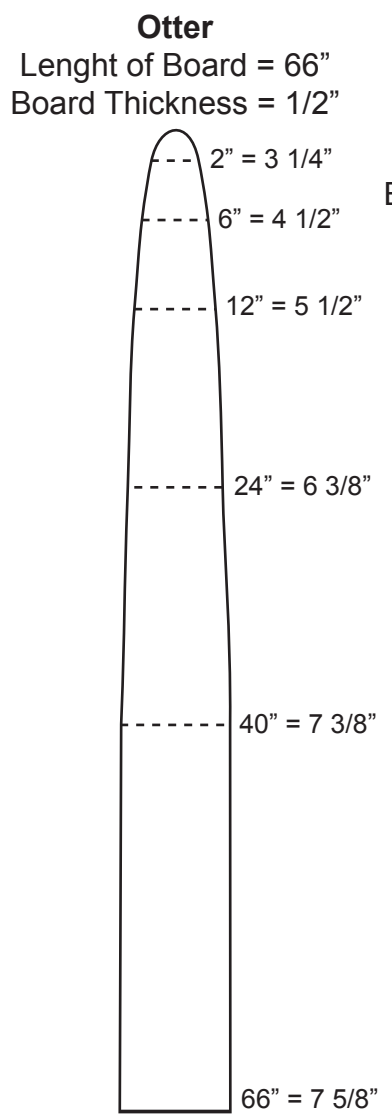

Wolverine & Coyote
 Length of Board = 96"
 Board Thickness = 3/4"

Timber Wolf
 Length of Board = 96 in.
 Board Thickness = 3/4"

Fisher / Grey Fox
 Length of Board = 48 in.
 Board Thickness = 7/16"

Female Mink
 Length of Board = 36 in.
 Board Thickness = 1/4"

Male Mink / Marten
 Length of Board = 36 in.
 Board Thickness = 1/4"

Weasel
 Length of Board = 25 in.
 Board Thickness = 5/16"

Squirrel
 Length of Board = 19 in.
 Board Thickness = 5/16"

Muskrat
 Length of Board = 24 in.
 Board Thickness = 7/16"