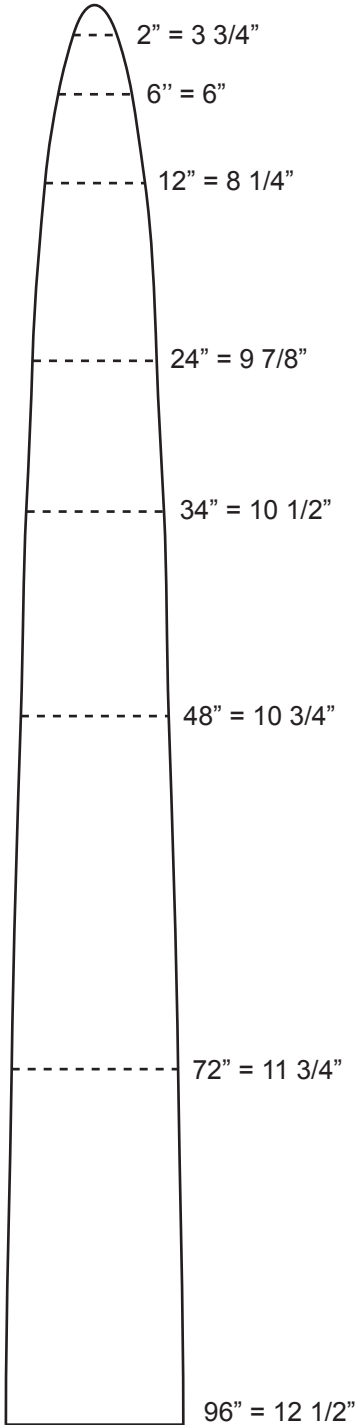

Wolverine & Coyote
 Length of Board = 96"
 Board Thickness = 3/4"

Timber Wolf
 Length of Board = 96 in.
 Board Thickness = 3/4"

Fisher / Grey Fox
 Length of Board = 48 in.
 Board Thickness = 7/16"

Female Mink
 Length of Board = 36 in.
 Board Thickness = 1/4"

Male Mink / Marten
 Length of Board = 36 in.
 Board Thickness = 1/4"

Weasel
 Length of Board = 25 in.
 Board Thickness = 5/16"

Squirrel
 Length of Board = 19 in.
 Board Thickness = 5/16"

Muskrat
 Length of Board = 24 in.
 Board Thickness = 7/16"